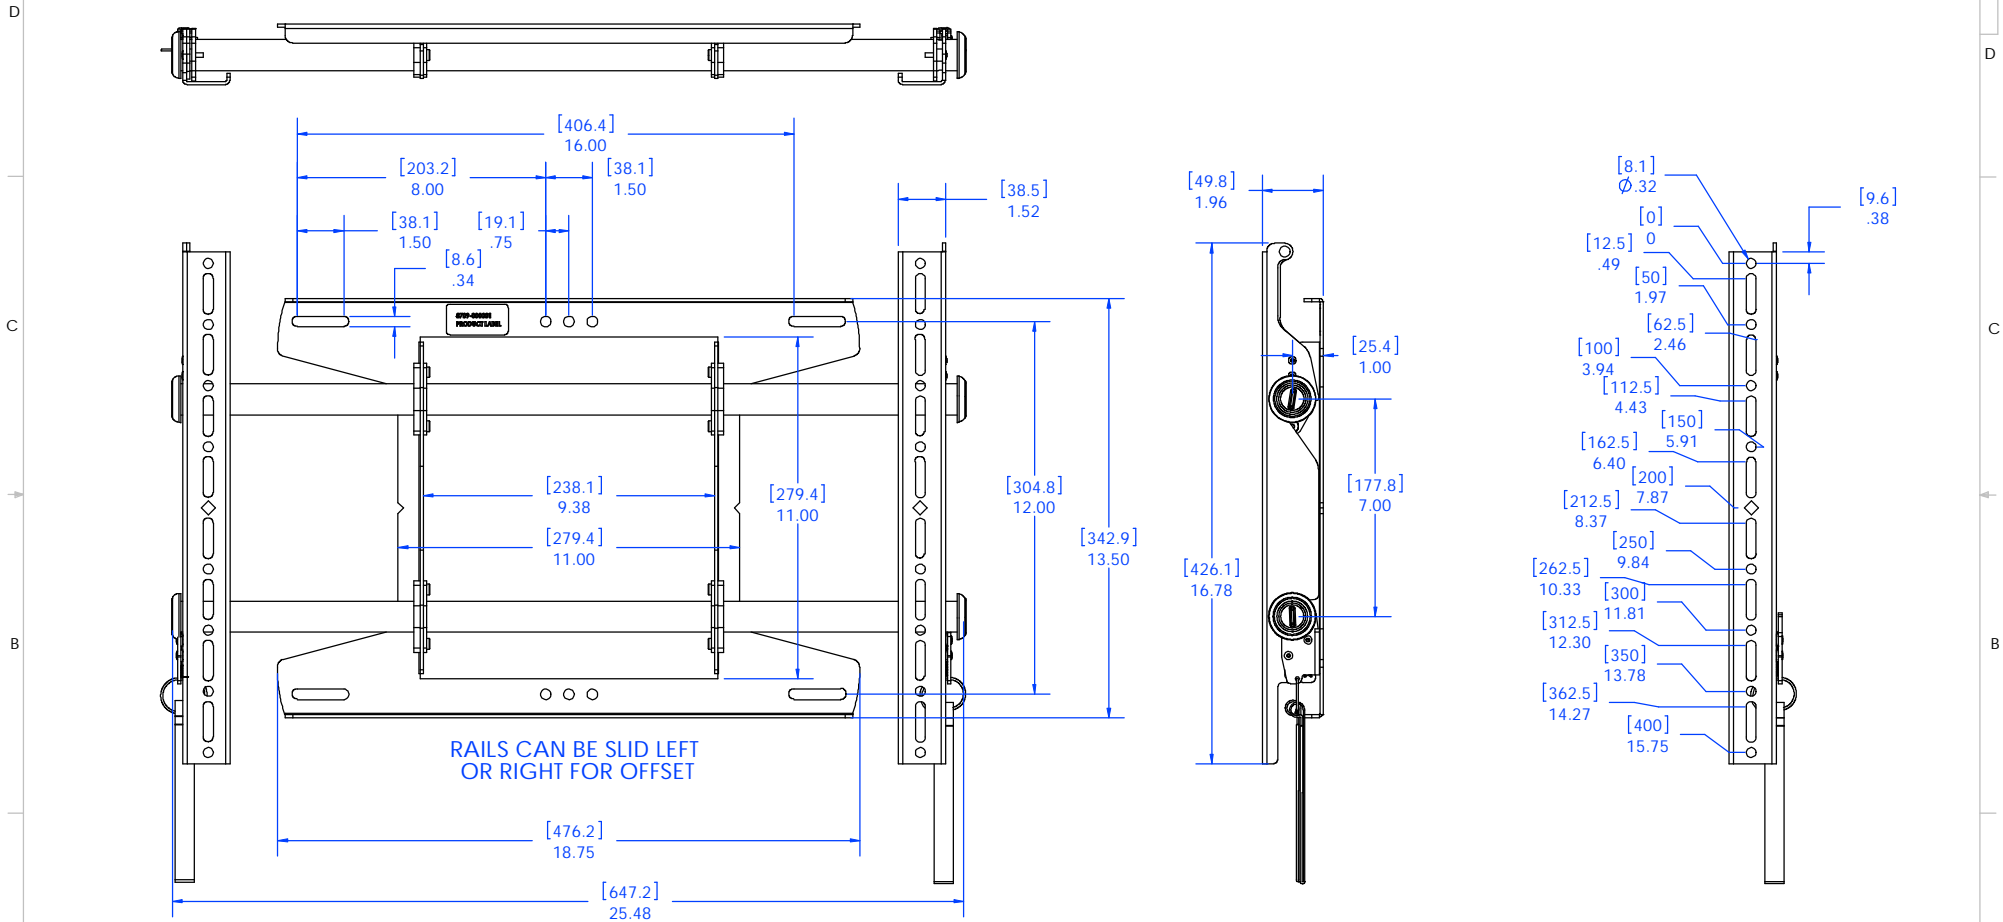

MAX MOUNTING PATTERN IS 22.9" (581.6 mm) WITHOUT REVERSING UPRIGHTS
 WITH REVERSING THE UPRIGHTS
 MAX MOUNTING PATTERN IS 25.5" (647.7 mm)

CHIEF MANUFACTURING INC.
 MOUNT ORDER NUMBER IS MSAU AND MSAXXXX
 PHONE: 1-800-582-6480