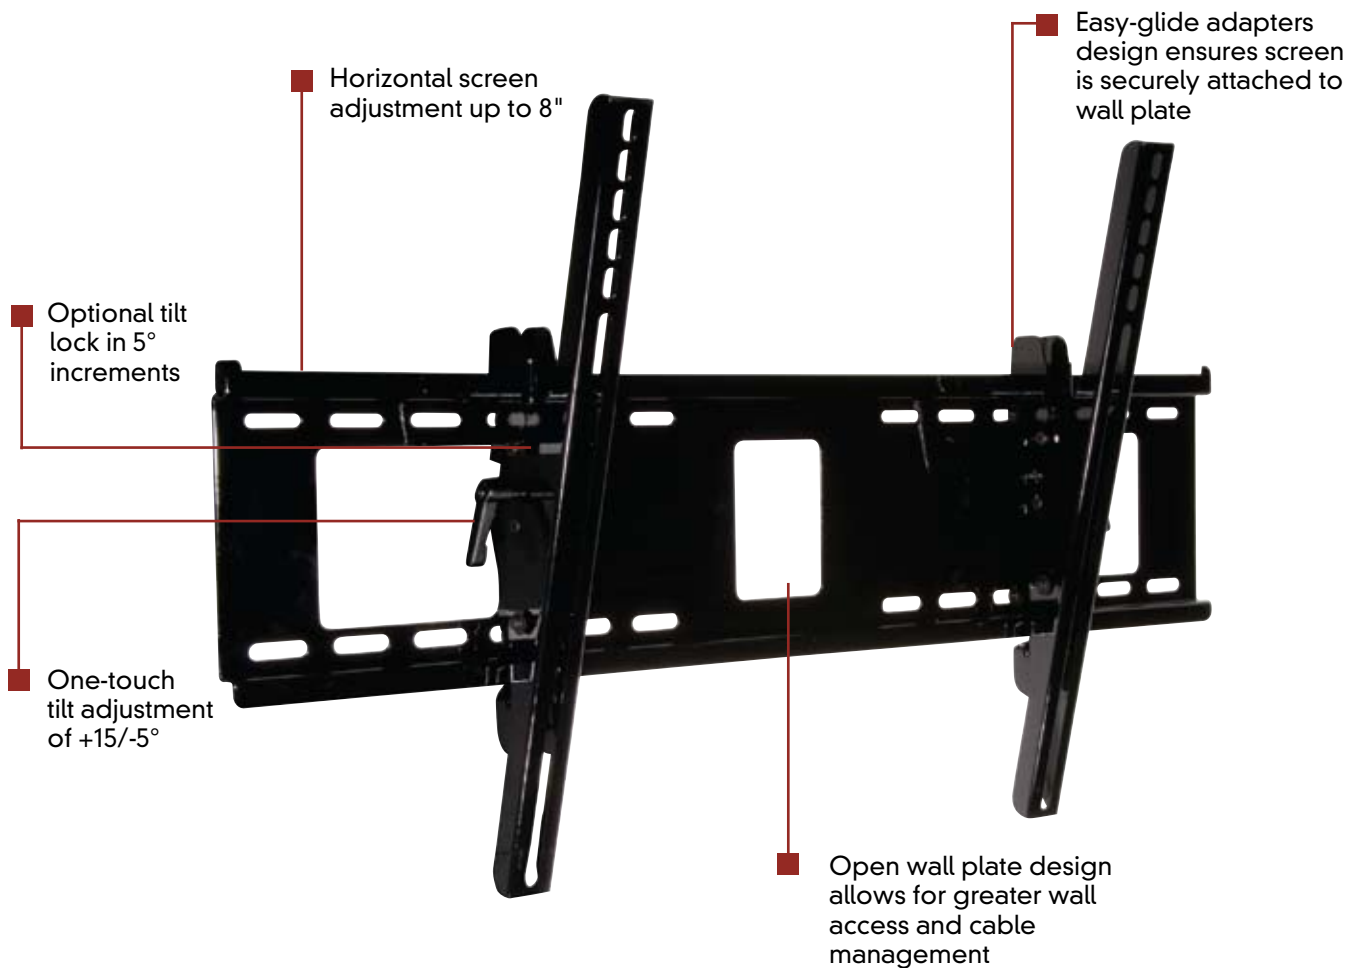

Universal Tilt Wall Mount

For 32" to 60" LCD and Plasma Flat Panel Screens

NEW!

Easily install larger screens with this simple, intuitive mounting solution. Its simple three step installation combined with its tool-less, one-touch tilt angle adjustment enables LCD and plasma flat panel screens to be installed and adjusted quickly. Cables and cords are easily managed behind the screen with access ports in the wall plate. For perfect screen positioning, center the screen by smoothly sliding it along the wall plates horizontal rails.

Universal Tilt Wall Mount

For 32" to 60" LCD and Plasma Flat Panel Screens

Model Numbers

PT660

Product Specifications

- Universal mount accommodates screens with mounting patterns up to 29.06" W x 17.67" H
- Adjustable 15° forward tilt and -5° backward tilt for finding the optimal viewing angle
- Easy-grip handle locks the screen position into place
- Optional IncreLock™ feature offers fixed tilt angles of -5°, 0°, 5°, 10°, 15°
- Wall access ports for easy access to electrical outlets and cable management
- Easy-glide brackets easily hook onto wall plate for a simple, safe and quick installation
- Horizontal screen adjustment of up to 8" (depending on screen model) for perfect screen placement
- Mounts to wood studs, concrete, cinder block or metal studs (metal stud accessory required)
- Comes with Peerless' Sorted-for-You™ fastener pack with all necessary screen attachment hardware
- UL listed

FEATURES

DIMENSIONS (W x H x D) 30.75" x 18.5" x 2.5" (78.1 x 47 x 6.3 cm)

LOAD CAPACITY 200 lb (90.8 kg)

PRODUCT WEIGHT 9.6 lb (4.35 kg)

FINISH Scratch-resistant fused epoxy

AVAILABLE COLORS Gloss black

PATENT Patent pending

One-touch tilt allows adjustment of +15/-5°

LIT-0227